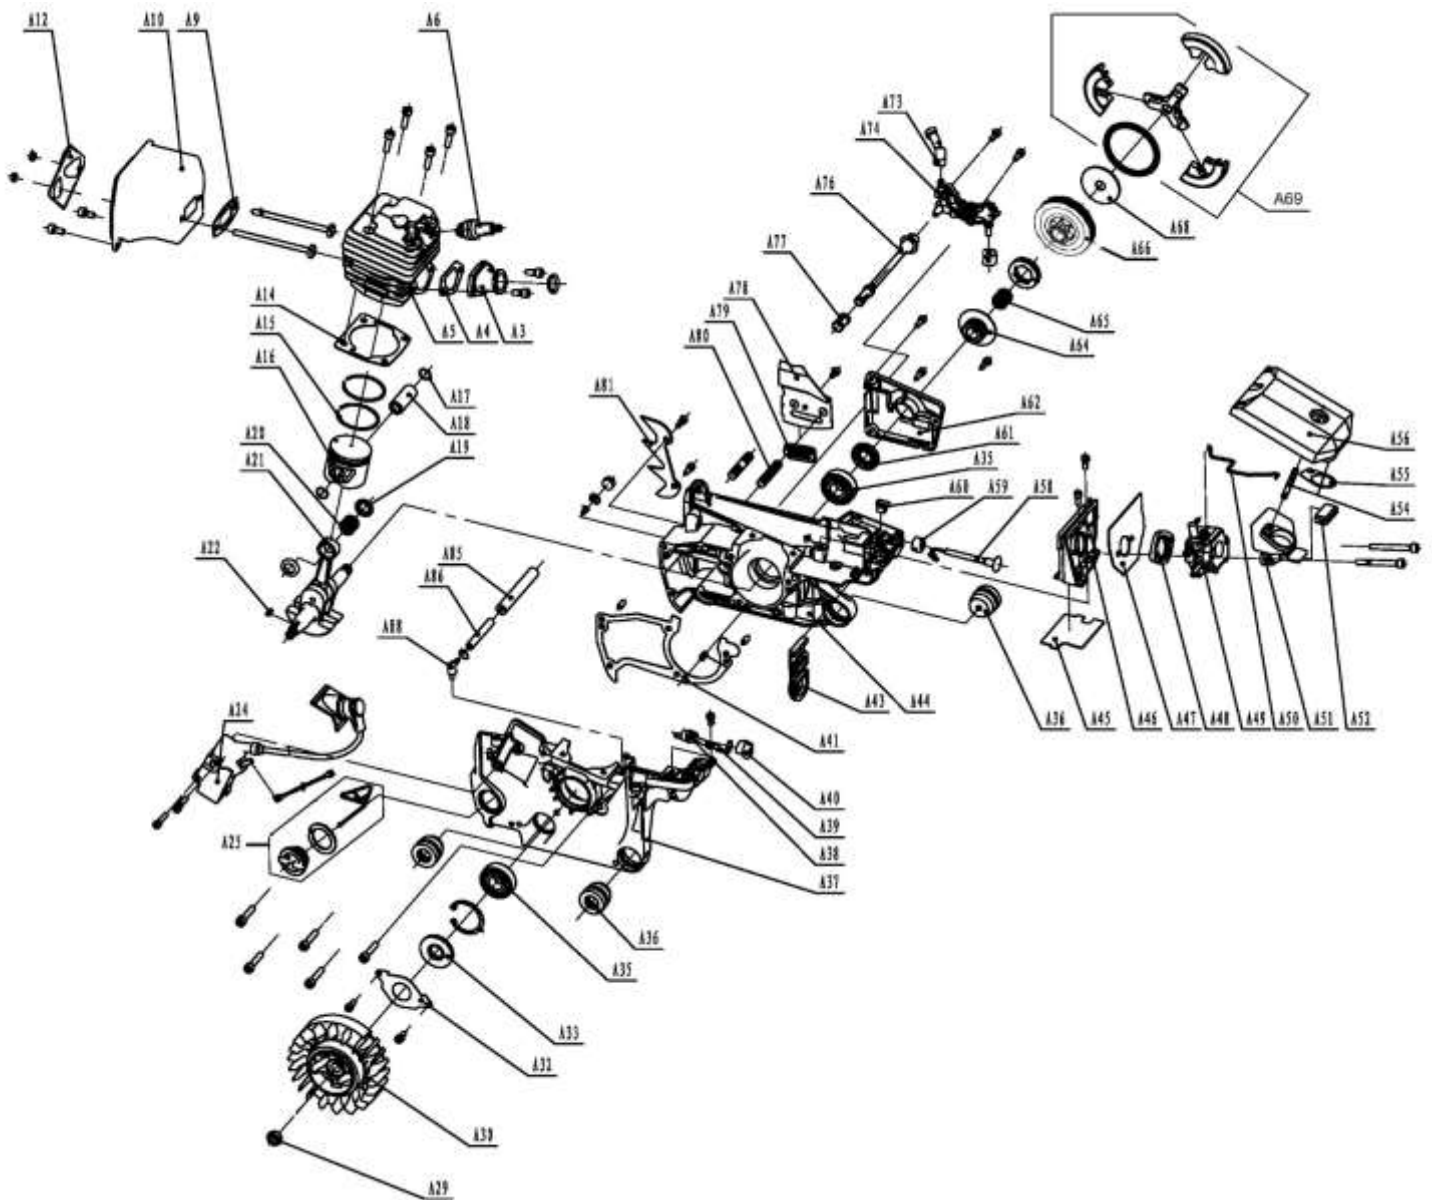

Position	Part number	Name
A3	945001003	Cylinder intake flange
A4	945001004	Intake flange gasket
A5	945001005	Cylinder
A6	945001006	Spark plug
A9	945001009	Muffler gasket
A10	440001006	Muffler
A12	945001012	Muffler washer
A14	945001014	Cylinder gasket
A15	945001015	Piston ring
A16	945001016	Piston
A17	945111	Piston pin clip
A18	945001018	Piston pin
A19	945001019	Needle bearing shield ring
A20	945001020	Needle bearing
A21	945001021	Crankshaft
A22	945001022	Woodruff key
A24	945001024	Ignition coil
A25	945060E	Olejová zátka kompletní
A30	945001030	Flywheel
A33	7100-257	Oil seal 15x35x7
A35	6202	Bearing 6202
A36	945001036	Rubber shock absorber
A37	945001037	Left case
A38	945000028	Switch
A41	945001041	Paper gasket
A44	945001044	Right case
A45	945001045	Paper gasket
A46	945001046	Carburetor insulator
A47	945001047	Paper gasket
A48	945001048	Carburetor intake flange
A49	945001049	Carburetor
A50	945001050	Choke rod
A51	945001051	Air filter base
A52	945001052	Rubber pad
A54	945079	Bolt M5x30
A55	941000113	Air filter gasket
A56	440001056	Air filter
A58	945001058	Choke control rod
A59	945001059	Grommet
A61	945029	Oil seal 15x28x5
A62	945001062	Oil pump cover
A64	945001064	Oil pump worm wheel
A65	945001065	Needle bearing
A66	945001066	Clutch drum with sprocket
A68	945001068	Big washer
A69	945001069	Clutch assembly
A73	945001073	Oil pump output tube
A74	945001074	Oil pump
A76	945001076	Oil pump input tube
A77	945058	Oil filter
A78	945048	Guide bar plate
A79	945001079	Chain block guide
A80	945001080	Stud bolt M8x28
A85	945001085	Oil tube
A86	945001086	Tube

Position	Part number	Name
A88	945001088	Oil tube elbow