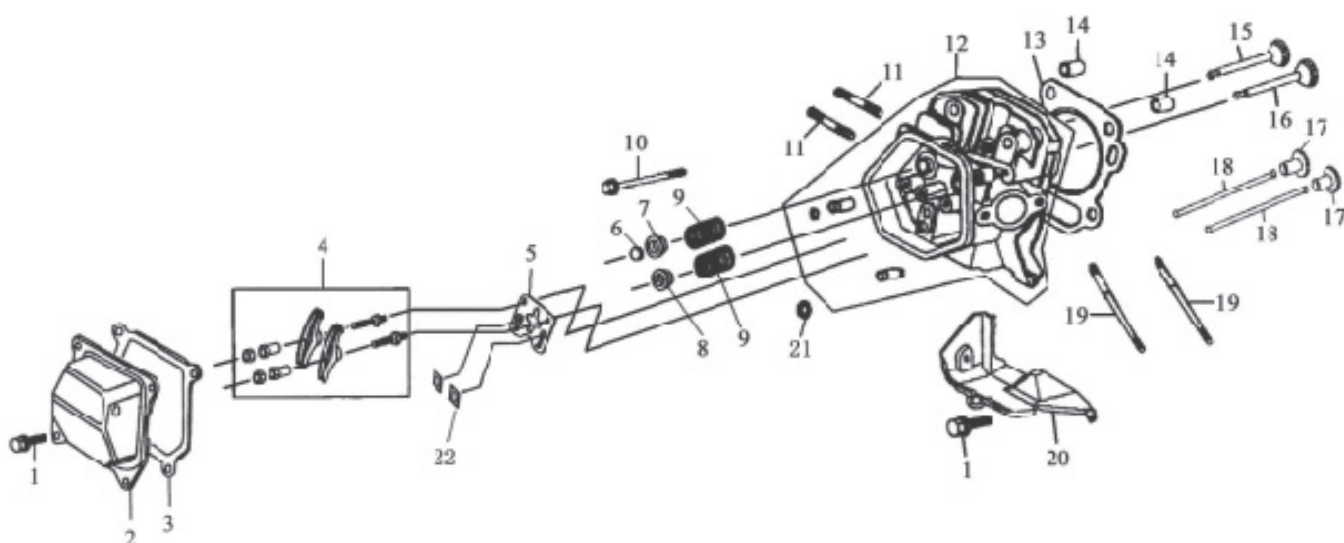

1. KLIKOVÁ SKŘÍŇ

No	CODE	DESCRIPTION	QTY.
1	3A1001001	Drain plug	2
2	3A1001002	Washer, drain plug	2
3	3S61254108	Oil seal, crankshaft	2
4	3A2001004	Crankcase	1
5	3A2001005	Regulating sway bar	1
6	3A2001006	Washer	2
7	3A2001007	Split pin	1
8	3A2001008	Regulating shaft	1
9	3A2001009	Snap ring	1
10	3A2001100	Driven gear assy	1
11	3A2001200	Dipstick with seal	2
	3A2001200A	Dipstick with seal	
12	3A2001012	Crankcase cover	1
13	3A2001013	Gasket, crankcase	1
14	3S7106205	Bearing 6205	2
15	3S5108014	Set pin $\Phi 8 \times 14$	2
16	3S22080331	Bolt M8 \times 33.5	6
	3A2001017		1

2. HLAVA VÁLCE

No	CODE	DESCRIPTION	QTY.
1	3S22060121	Bolt M6×12	6
2	3A2002100	Cylinder head cover	1
3	3A2002006	Gasket,cyl. head cover	1
4	3A2002200	Valve rocket assy	1(2 units)
5	3A2002008	Push guide	1
6	3A2002009	Cap	1
7	3A2002010	Exhaust spring seat	1
8	3A2002011	Intake spring seat	1
9	3A2002012	Valve spring	2
10	3S22080601	Bolt M8×60	4
11	3S25080341	Stud AM8×34	2
12	3A2002017	Cylinder head assy	1
13	3A2002018	Cylinder head gasket	1
14	XA010016	Set pin	2
15	3A2002019	Exhaust valve	1
16	3A2002020	Intake valve	1
17	3A2002022	Tappet	2
18	3A2002023	Pusher	2
19	3S25061051	Stud AM6×105	2
20	3A2002024	Lead wind cover	1
21	3A2002026	Oil seal, pipe	1
22	3A2002027	Nylon, lining	2