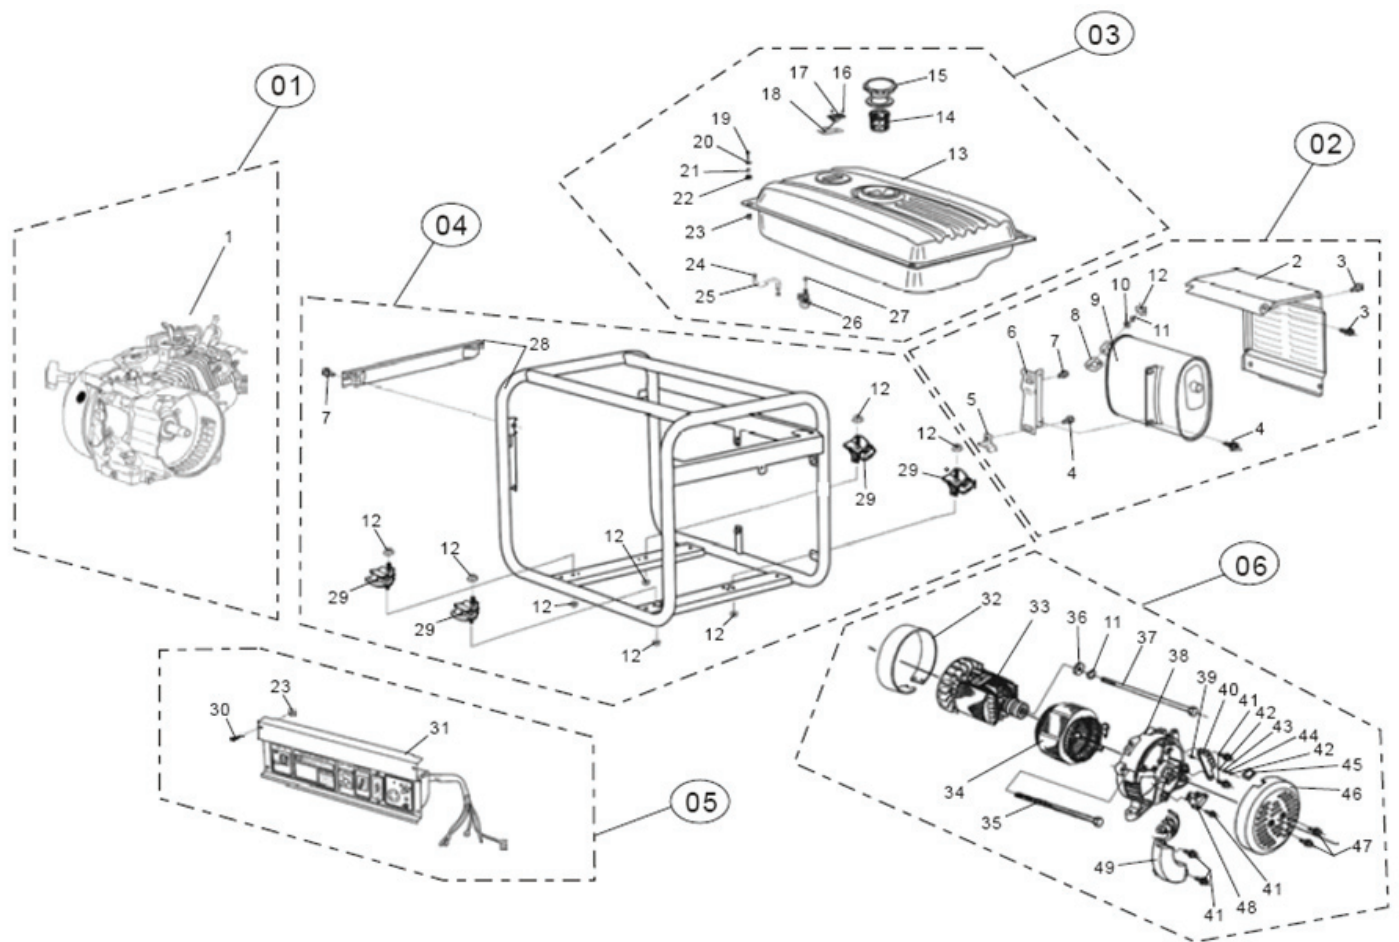

No	CODE	DESCRIPTION	No	CODE	DESCRIPTION
1.	UP168-I(UP160)	gasoline 1	26.	G2503004	fuel tank cock assem 1
2.	G2502001	muffler safeguard cover 1	27.	G2503005	O-ring 1
3.	LSB06016	flange bolt M6*16 5	28.	JGG25CL	frame 1
4.	LSB08020	flange bolt M8*20 3	29.	D2204100	shock absorber 4
5.	G2502002	brace 1	30.	LSB06014	bolt M6*14 2
6.	G2502003	muffler stay 1	31.	BTB	control panel assem 1
7.	LSB06012	flange bolt M6*12 3	32.	HB52075	protection board 1
8.	816 005 006	exhaust gasket 1	33.	UM20A 2.0KW	rotor assy 1
9.	G2502004	muffler 1	34.	UM20B 2.0KW	stator assy 1
10.	PDA08	washerφ8 1	35.	LSB06130	flange bolt M6*130 4
11.	TDA 08	spring washer φ8 2	36.	PDC08	plain washer φ8 1
12.	LMB08	nut M8 10	37.	LSB08190	rotor bolt M8*190 1
13.	G2503001	fuel tank 1	38.	M201003	alternator end cover 1
14.	17 011 019	filter cup 1	39.	LSA05020	bolt M5*20 4
15.	G2503100	fuel tank cup assem 1	40.	M204002	connection pole 1
16.	LDA05008	screw M5*8 2	41.	LSB05012	flange bolt M5*12 5
17.	D2203100	fuel marker 1	42.	LMA05	nut M5 8
18.	D2203001	gasket,fuel marker 1	43.	PDA05	plain washerφ5 4
19.	LSB06025	bolt M6*25 5	44.	TDA05	spring washer φ5 4
20.	PDA06	washerφ6 4	45.	M201004	plug 1
21.	CTA06	bushφ6 4	46.	M201005	rear cover 1
22.	D2204001	shock absorberφ6 4	47.	LSB05008	flange bolt M5*8 2
23.	LMB06	nut M6 8	48.	M204001	carbon brush 1
24.	G2503002	fuel pipe 1	49.	M204100	AVR 1
25.	G2503003	clamp 2