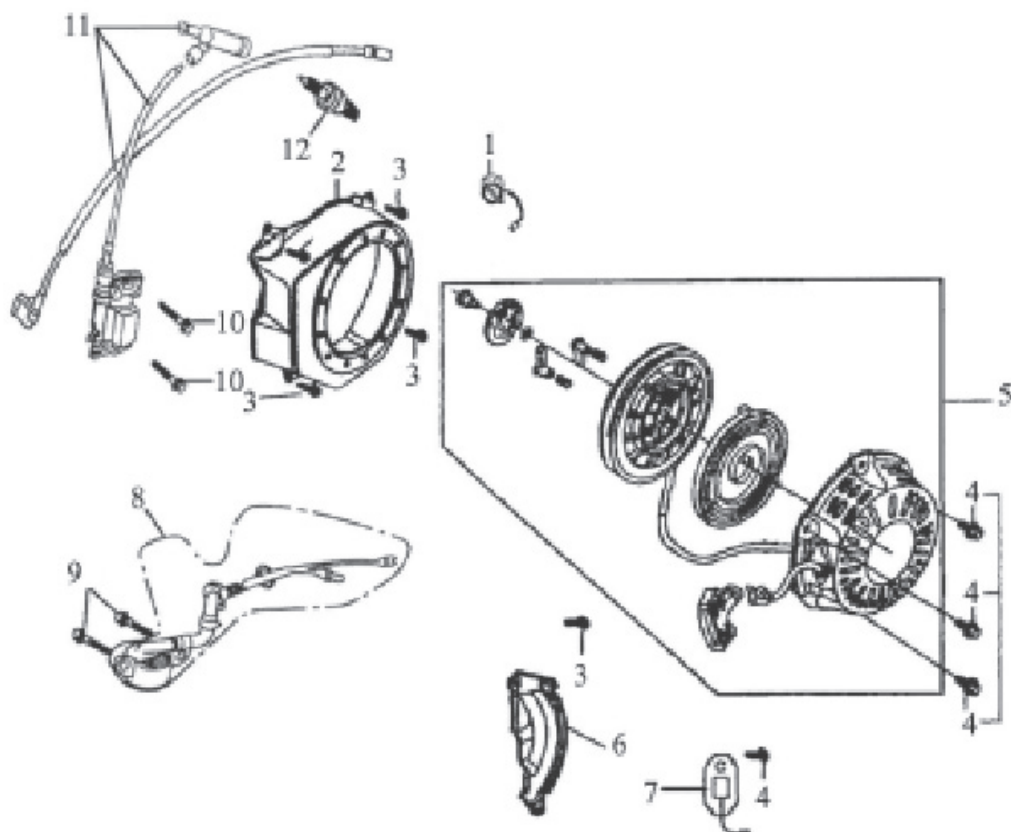

4. STARTER

No	CODE	DESCRIPTION	QTY.
1	3A2004014		1
2	3A2004002	Fan hood	1
	3A2004002	Fan hood	
	3A2004002A	Fan hood	
	3A2004002B	Fan hood	
	3A2004002C	Fan hood	
	3A2004002D	Fan hood	
	3A2004002E	Fan hood	
	3A2004002F	Fan hood	
	3A2004002N	Fan hood	
	3A2004002P	Fan hood	
	3A2004002Q	Fan hood	
	3A2004002R	Fan hood	
	3A2004002S	Fan hood	
3	3S22060121	Bolt M6×12	5
4	3S22060081	Bolt M6×8	4
5	3A2004100	Recoil starter assy	1

No	CODE	DESCRIPTION	QTY.
	3A2004100B	Recoil starter assy	
	3A2004100C	Recoil starter assy	
	3A2004100D	Recoil starter assy	
	3A2004100P	Recoil starter assy	
	3A2004100Q	Recoil starter assy	
	3A2004100R	Recoil starter assy	
	3A2004100S	Recoil starter assy	
6	3A2004007	Shroud comp.	1
	3A2004007A	Shroud comp.	
	3A2004007B	Shroud comp.	
7	3A2004008	Diode	1
8	3A2004200	Oil sensor	1
9	3S22060141	Bolt M6×14	2
10	3S22060221	Bolt M6×22	2
11	3A2004300	Ignition coil assy	1
	3A2004300A	Ignition coil assy	
12	3A2004013	Spark plug F6RTCUC	1