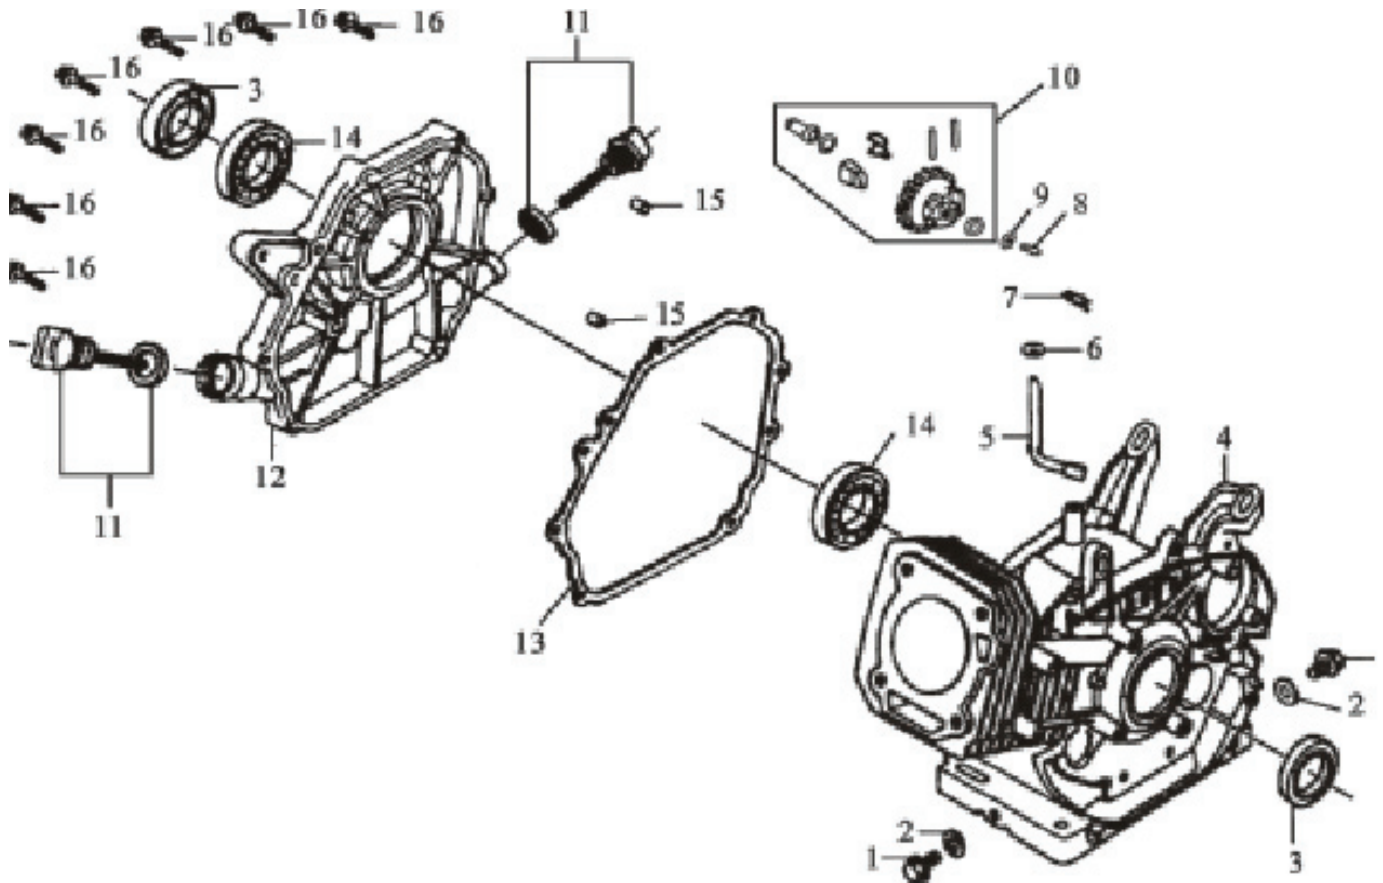

1. KLIKOVÁ SKŘÍŇ

No	CODE	DESCRIPTION	QTY.
1	3A1001001	Drain plug	2
2	3A1001002	Washer, drain plug	2
3	3S61254108	Oil seal, crankshaft	2
4	3A2001004	Crankcase	1
5	3A2001005	Regulating sway bar	1
6	3A2001006	Washer	2
7	3A2001007	Split pin	1
8	3A2001008	Regulating shaft	1
9	3A2001009	Snap ring	1
10	3A2001100	Driven gear assy	1
11	3A2001200	Dipstick with seal	2
	3A2001200A	Dipstick with seal	
12	3A2001012	Crankcase cover	1
13	3A2001013	Gasket, crankcase	1
14	3S7106205	Bearing 6205	2
15	3S5108014	Set pin $\Phi 8 \times 14$	2
16	3S22080331	Bolt M8 \times 33.5	6
	3A2001017		1

2. HLAVA VÁLCE

No	CODE	DESCRIPTION	QTY.
1	3S22060121	Bolt M6×12	6
2	3A2002100	Cylinder head cover	1
3	3A2002006	Gasket,cyl. head cover	1
4	3A2002200	Valve rocket assy	1(2 units)
5	3A2002008	Push guide	1
6	3A2002009	Cap	1
7	3A2002010	Exhaust spring seat	1
8	3A2002011	Intake spring seat	1
9	3A2002012	Valve spring	2
10	3S22080601	Bolt M8×60	4
11	3S25080341	Stud AM8×34	2
12	3A2002017	Cylinder head assy	1
13	3A2002018	Cylinder head gasket	1
14	XA010016	Set pin	2
15	3A2002019	Exhaust valve	1
16	3A2002020	Intake valve	1
17	3A2002022	Tappet	2
18	3A2002023	Pusher	2
19	3S25061051	Stud AM6×105	2
20	3A2002024	Lead wind cover	1
21	3A2002026	Oil seal, pipe	1
22	3A2002027	Nylon, lining	2