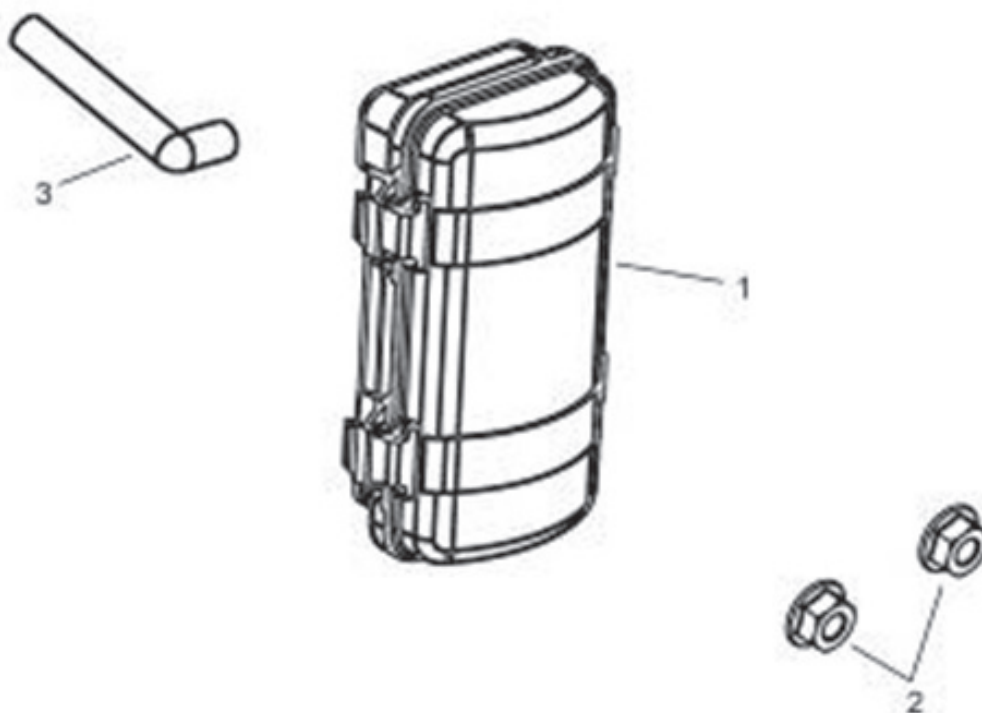

5. VZDUCHOVÝ FILTR

No	CODE	DESCRIPTION	QTY.
1	3A2005100C	Air cleaner assy	1
2	3S12061	Nut M6	2
3	3A1005004A	Air duck	1