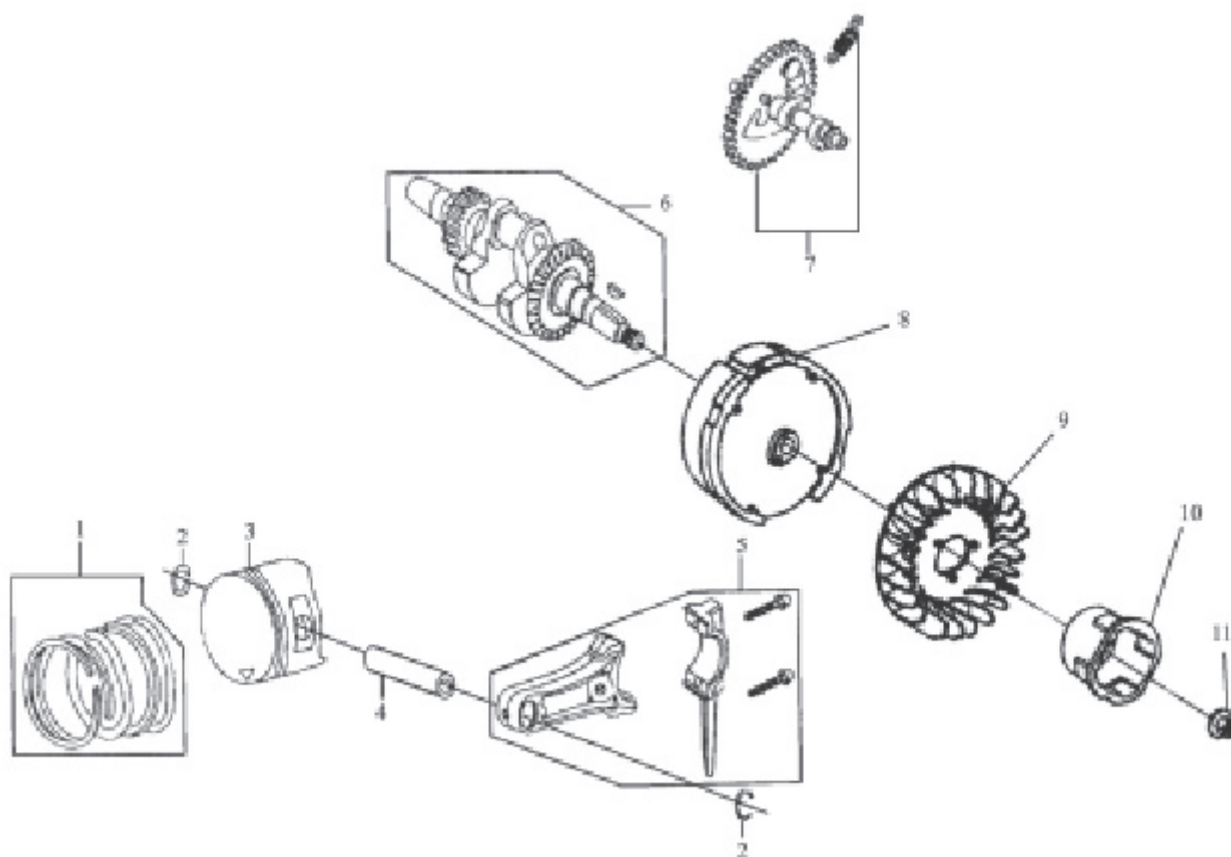

1. KLIKOVÁ SKŘÍŇ

No	CODE	DESCRIPTION	QTY.
1	3A1001001	Drain plug	2
2	3A1001002	Washer, drain plug	2
3	3S61254108	Oil seal, crankshaft	2
4	3A2001004	Crankcase	1
5	3A2001005	Regulating sway bar	1
6	3A2001006	Washer	2
7	3A2001007	Split pin	1
8	3A2001008	Regulating shaft	1
9	3A2001009	Snap ring	1
10	3A2001100	Driven gear assy	1
11	3A2001200	Dipstick with seal	2
	3A2001200A	Dipstick with seal	
12	3A2001012	Crankcase cover	1
13	3A2001013	Gasket, crankcase	1
14	3S7106205	Bearing 6205	2
15	3S5108014	Set pin $\Phi 8 \times 14$	2
16	3S22080331	Bolt M8 \times 33.5	6
	3A2001017		1

2. HLAVA VÁLCE

No	CODE	DESCRIPTION	QTY.
1	3S22060121	Bolt M6×12	6
2	3A2002100	Cylinder head cover	1
3	3A2002006	Gasket,cyl. head cover	1
4	3A2002200	Valve rocket assy	1(2 units)
5	3A2002008	Push guide	1
6	3A2002009	Cap	1
7	3A2002010	Exhaust spring seat	1
8	3A2002011	Intake spring seat	1
9	3A2002012	Valve spring	2
10	3S22080601	Bolt M8×60	4
11	3S25080341	Stud AM8×34	2
12	3A2002017	Cylinder head assy	1
13	3A2002018	Cylinder head gasket	1
14	XA010016	Set pin	2
15	3A2002019	Exhaust valve	1
16	3A2002020	Intake valve	1
17	3A2002022	Tappet	2
18	3A2002023	Pusher	2
19	3S25061051	Stud AM6×105	2
20	3A2002024	Lead wind cover	1
21	3A2002026	Oil seal, pipe	1
22	3A2002027	Nylon, lining	2

3. KLIKOVÁ HŘÍDEL

No	CODE	DESCRIPTION	QTY.
1	3A2003100	Piston ring set	1
2	3A2003002	Piston pin circlip	2
3	3A2003003	piston	1
4	3A2003004	Piston pin	1
5	3A2003200	Connect rod assy	1
6	3A20033001	Cranshaft assy	1
	3A20033002	Cranshaft assy	
	3A20033003	Cranshaft assy	
7	3A2003400	Camshaft assy	1
	3A2003400A	Camshaft assy	
	3A2003400B	Camshaft assy	
8	3A2003008	Flywheel	1
9	3A2003009	Flywheel fan	1
10	3A2003010	Starting flange	1
	3A2003010A	Starting flange	
11	3A2003011	Nut M14×1.5	1