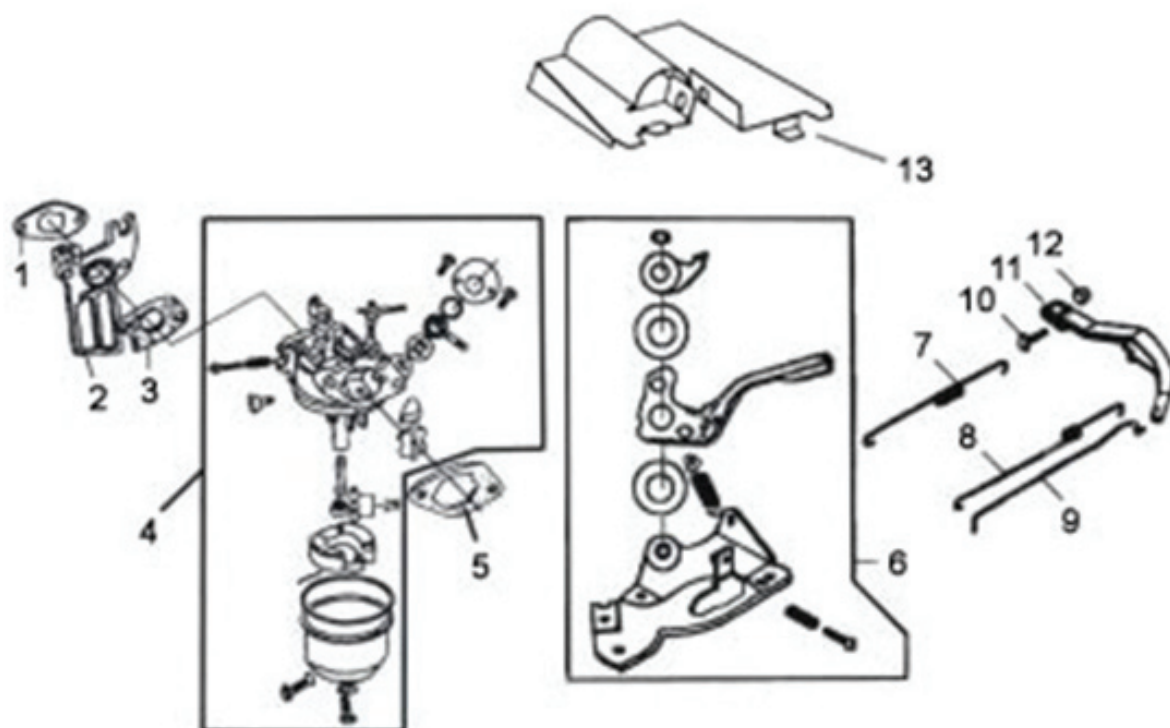

3. KLIKOVÁ HŘÍDEL

No	CODE	DESCRIPTION	QTY.
1	3A2003100	Piston ring set	1
2	3A2003002	Piston pin circlip	2
3	3A2003003	piston	1
4	3A2003004	Piston pin	1
5	3A2003200	Connect rod assy	1
6	3A20033001	Cranshaft assy	1
	3A20033002	Cranshaft assy	
	3A20033003	Cranshaft assy	
7	3A2003400	Camshaft assy	1
	3A2003400A	Camshaft assy	
	3A2003400B	Camshaft assy	
8	3A2003008	Flywheel	1
9	3A2003009	Flywheel fan	1
10	3A2003010	Starting flange	1
	3A2003010A	Starting flange	
11	3A2003011	Nut M14×1.5	1

4. STARTER

No	CODE	DESCRIPTION	QTY.
1	3A2004014		1
2	3A2004002	Fan hood	1
	3A2004002	Fan hood	
	3A2004002A	Fan hood	
	3A2004002B	Fan hood	
	3A2004002C	Fan hood	
	3A2004002D	Fan hood	
	3A2004002E	Fan hood	
	3A2004002F	Fan hood	
	3A2004002N	Fan hood	
	3A2004002P	Fan hood	
	3A2004002Q	Fan hood	
	3A2004002R	Fan hood	
	3A2004002S	Fan hood	
3	3S22060121	Bolt M6×12	5
4	3S22060081	Bolt M6×8	4
5	3A2004100	Recoil starter assy	1

5. VZDUCHOVÝ FILTR

No	CODE	DESCRIPTION	QTY.
1	3A2005100C	Air cleaner assy	1
2	3S12061	Nut M6	2
3	3A1005004A	Air duck	1

6. KARBURÁTOR

No	CODE	DESCRIPTION	QTY.
1	3A2006010	Inlet gasket	1
2	3A2006011	Connecting block	1
3	3A2006012	Carburetor gasket	1
4	3A2006200A	Carburetor assy	1
5	3A2006014	Gasket,air cleaner	1
6	3A2006300B	Regulating control assy	1
7	3A2006016A	Back spring	1
	3A2006016B	Back spring	
8	3A2006017	Regulating spring	1
9	3A2006018	Pulling rod	1
10	3A2006019	Lock bolt	1
	3A2006019A	Lock bolt	
11	3A2006020	Regulating arm	1
12	3S12061	Nut M6	1
13	3A2001018		1