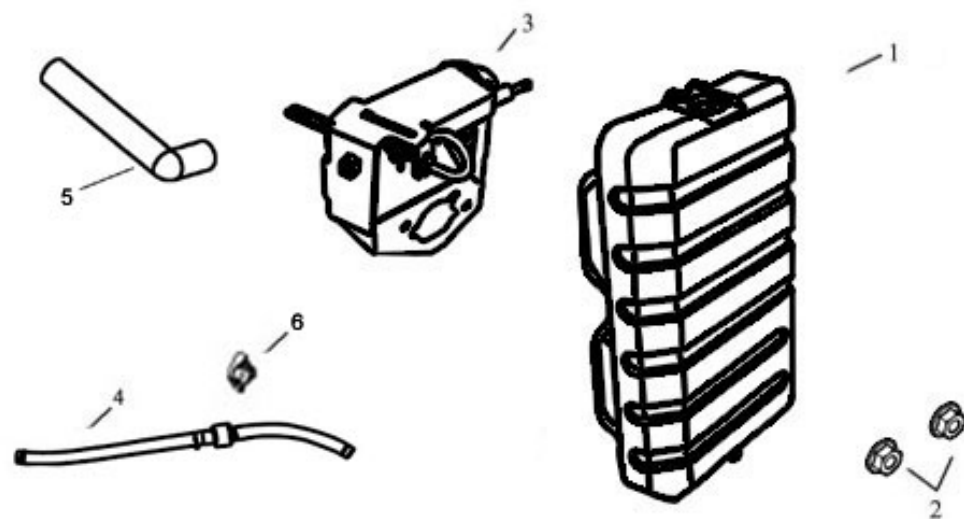

VZDUCHOVÝ FILTR

	CODE	DESCRIPTION	QTY.
1	3A3005100A	Air cleaner assy	1
2	3S12061	Nut M6	2
3	3A3006500	chope lever	1
4	3A3006600		1
5	3A3005004A	Air duck	1
6	3A3006022	Clip	1

KARBURÁTOR

	CODE	DESCRIPTION	QTY.
9	3A4006010	Inlet gasket	1
10	3A4106011	Connecting block	1
11	3A4106012	Carburetor gasket	1
12	3A4106200A	Carburetor assy	1
13	3A3006014	Gasket,air cleaner	1
14	3A4006300	Regulating control assy	1
15	3A4006016	Back spring	1
16	3A4006017	Regulating spring	1
17	3A4006018	Pulling rod	1
18	3A2006019	Lock bolt	1
19	3A4006020	Regulating arm	1
20	3S12061	Nut M6	1