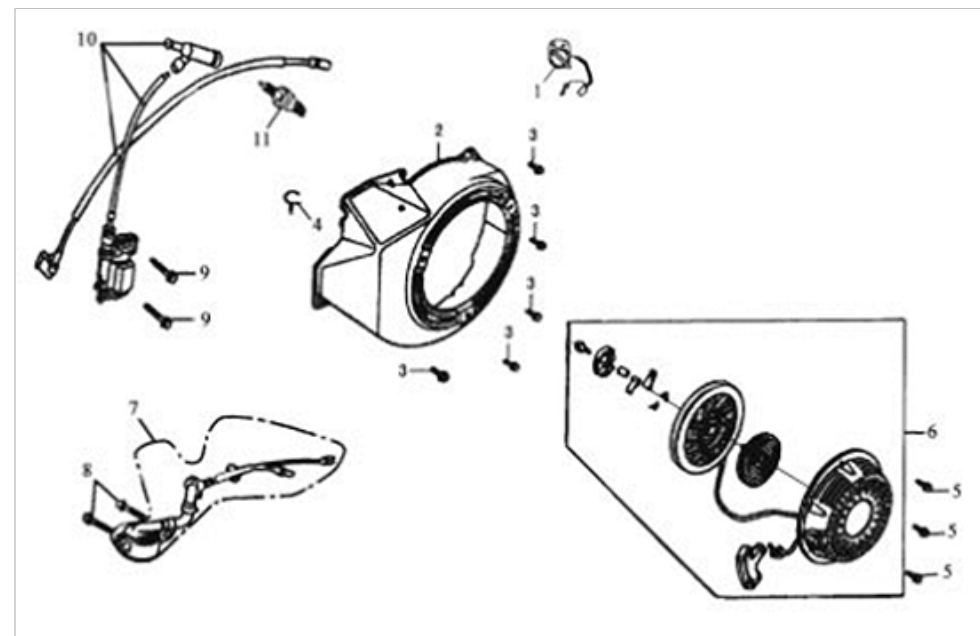

STARTÉR MECHANICKÝ

	CODE	DESCRIPTION	QTY.
1	3A2004001	Engine switch	1
	3A2004014		1
2	3A4004400B	Fan hood assy	1
3	3S22060121	Bolt M6×12	5
4	3A3006021	Clip	2
5	3S22060081	Bolt M6×8	4
6	3A4004100A	Recoil starter assy	1
7	3A3004200	Oil sensor	1
8	3S22060141	Bolt M6×14	2
9	3S22060251	Bolt M6×25	2
10	3A4004300	Ignition coil assy	1
11	3A3004013	Spark plug F7RTC	1