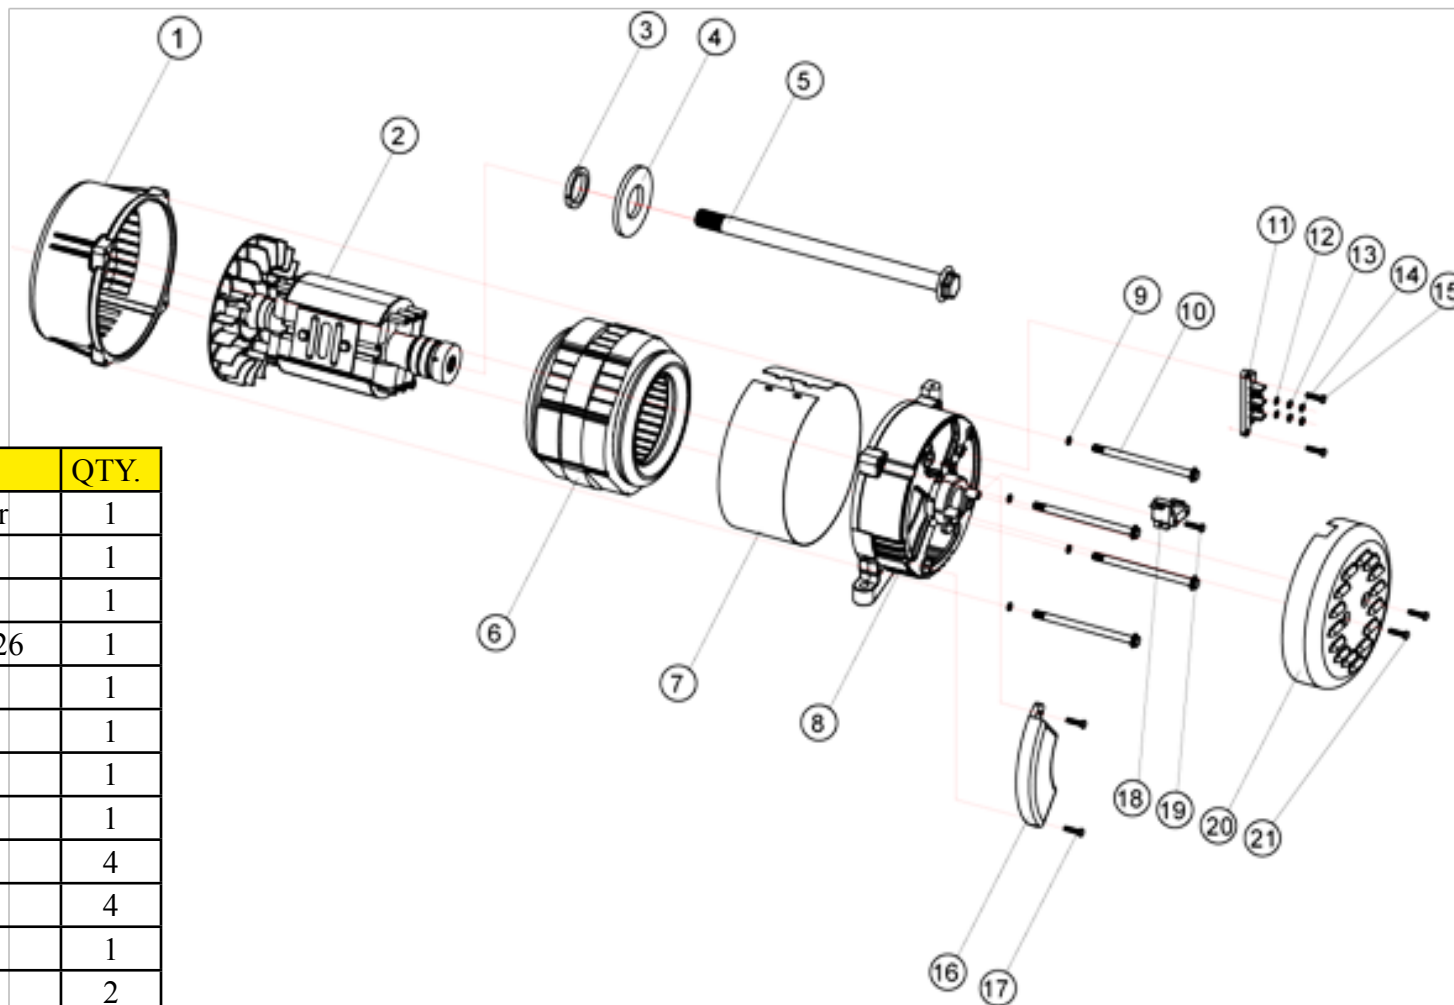

STARTÉR MECHANICKÝ

	CODE	DESCRIPTION	QTY.
1	3A2004001	Engine switch	1
	3A2004014		1
2	3A4004400B	Fan hood assy	1
3	3S22060121	Bolt M6×12	5
4	3A3006021	Clip	2
5	3S22060081	Bolt M6×8	4
6	3A4004100A	Recoil starter assy	1
7	3A3004200	Oil sensor	1
8	3S22060141	Bolt M6×14	2
9	3S22060251	Bolt M6×25	2
10	3A4004300	Ignition coil assy	1
11	3A3004013	Spark plug F7RTC	1

VZDUCHOVÝ FILTR

	CODE	DESCRIPTION	QTY.
1	3A3005100A	Air cleaner assy	1
2	3S12061	Nut M6	2
3	3A3006500	chope lever	1
4	3A3006600		1
5	3A3005004A	Air duck	1
6	3A3006022	Clip	1

KARBURÁTOR

	CODE	DESCRIPTION	QTY.
9	3A4006010	Inlet gasket	1
10	3A4106011	Connecting block	1
11	3A4106012	Carburetor gasket	1
12	3A4106200A	Carburetor assy	1
13	3A3006014	Gasket,air cleaner	1
14	3A4006300	Regulating control assy	1
15	3A4006016	Back spring	1
16	3A4006017	Regulating spring	1
17	3A4006018	Pulling rod	1
18	3A2006019	Lock bolt	1
19	3A4006020	Regulating arm	1
20	3S12061	Nut M6	1

ELEKTRICKÝ STARTÉR

	CODE	DESCRIPTION	QTY.
1	3A4007100	Starting motor assy	1
2	3S22080351	Bolt M8×35	2
3	3A4107008	Crankcase	1
4	3A3007400	Relay	1
5	3S22060352	Bolt M6×35	2
6	3A4007011	Clamper, cord	1
7	3S22060121	Bolt M6×12	2
8	3A4007300	Flywheel	1

ALTERNÁTOR 5.0KW

	CODE	DESCRIPTION	QTY.
1	3C4101002	alternator front cover	1
2	2B0501	rotor assy	1
3	3S31102	spring washer $\phi 10$	1
4	3S3610126	plain washer $\phi 10 * \phi 26$	1
5	3S22102652		1
6	2A0501	stator assy	1
7	3C42620130	protection board	1
8	3C4102003	alternator end cover	1
9	3S31061	spring washer $\phi 6$	4
10	3S22061752	flange bolt M6*175	4
11	3C61015	connection pole	1
12	3S35051	plain washer $\phi 5$	2
13	3S31051	spring washer $\phi 5$	2
14	3S11051	nut M5	4
15	3S22050121	flange bolt M5*12	2
16	3C61012	AVR	1
17	3S22050121	flange bolt M5*12	2
18	3C61014	5kw carbon brush	1
19	3S22050161	bolt M5*16	1
20	3C4103002	rear cover	1
21	3S22050121	flange bolt M5*12	2