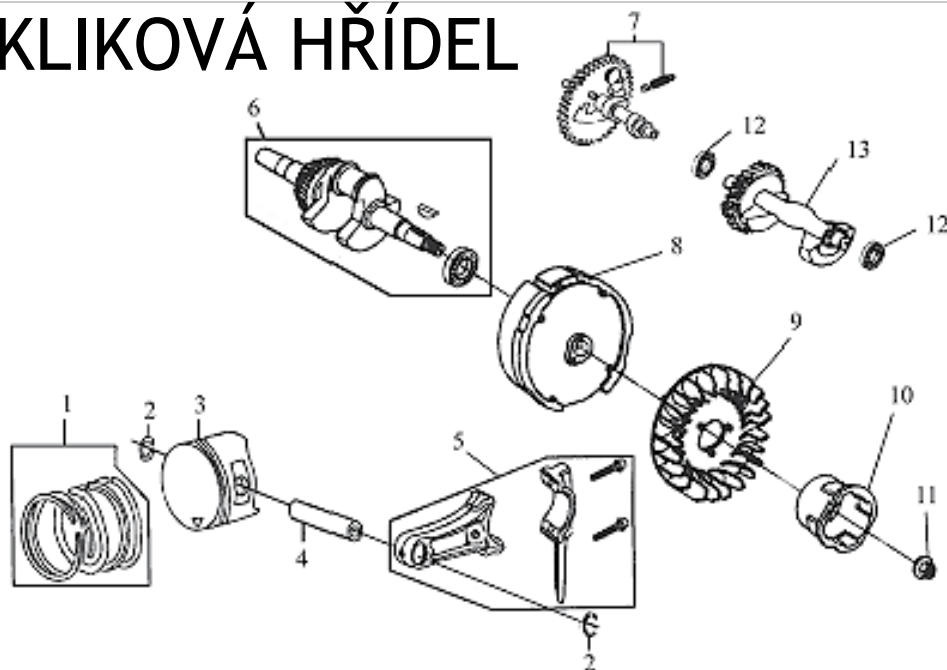

KLIKOVÁ HŘÍDEL