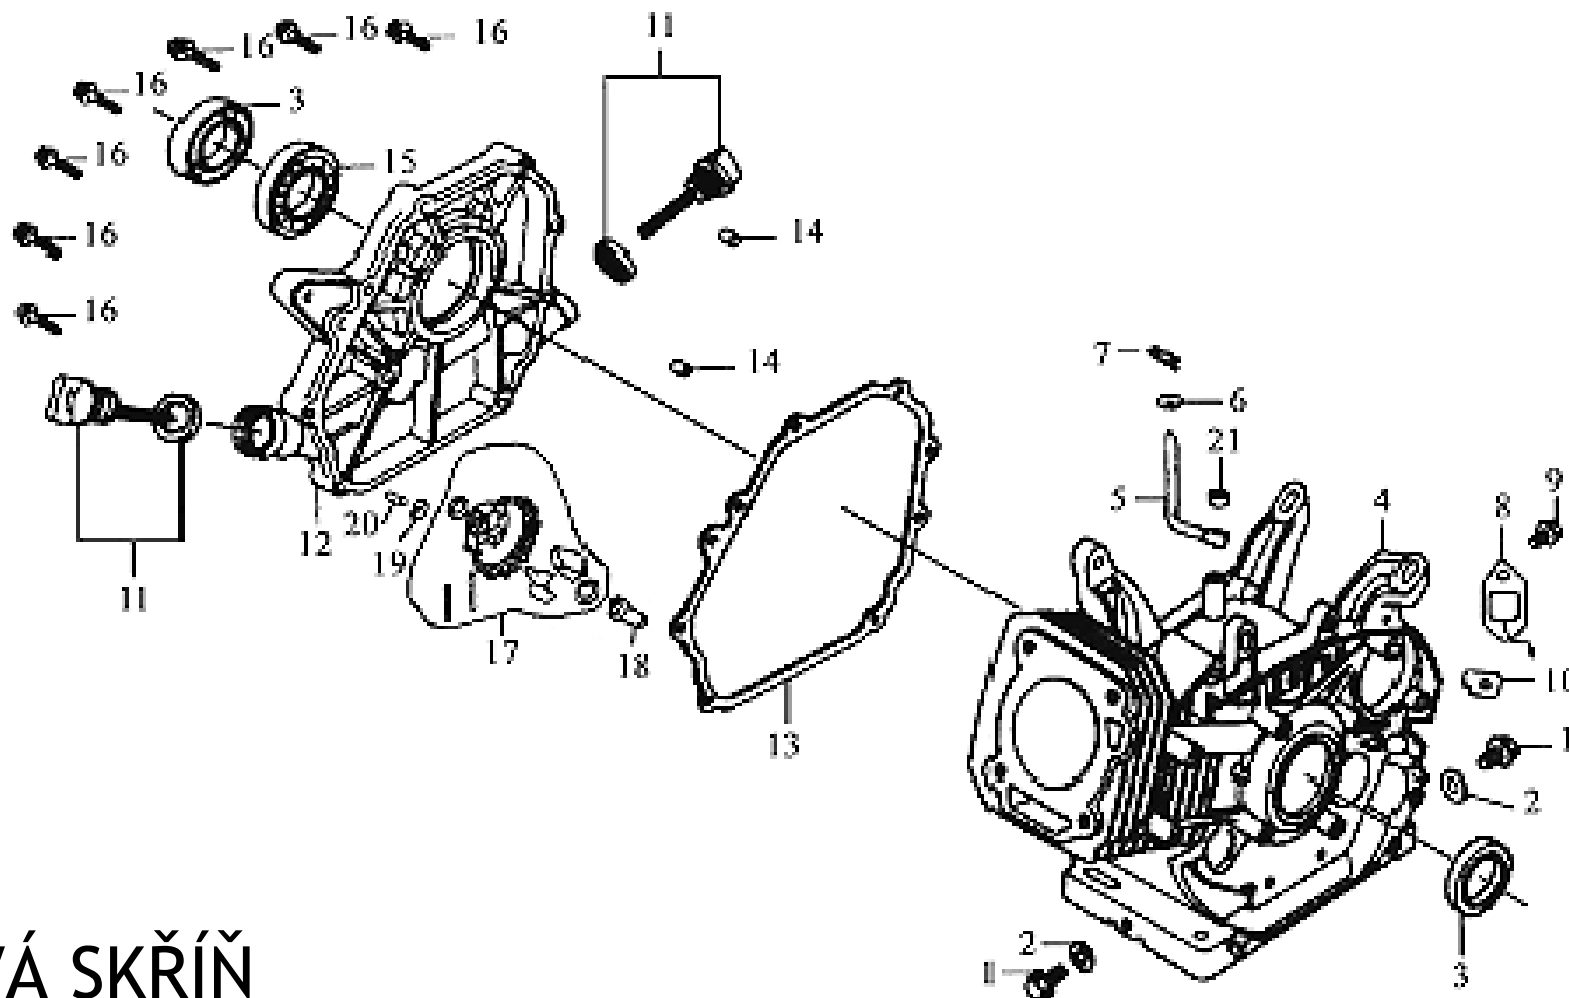

GENERÁTOR GG7500

	CODE	DESCRIPTION	QTY.
1	2EP3904501	UP188Egasoline engine	1
2	3A3005006	Muffler washer	1
3	3C2172201	muffler	1
4	3S35081	washer Φ8	8
5	3S31082	spring washer Φ8	8
6	3S12081	Nut M8/ Matice	2
7	3S22080201	flange bolt M8*20	2
8	3VDJ050	alternator assem Φ190*140	1
9	3C3102	shock absorber	2
10	3S12081	Nut M8	8
11	3JGG48E	Frame	1
12	3C23004	Muffler hood	1
13	3S22060121	flange bolt M6*12	7
14	3C23006	Muffler hood	1
15	3S22060121	flange bolt M6*12	1
16	3S39061	gasket	2
17	3S12061	Nut M6	1
18	3C5230001	Grounding wire	1
19	3S22080121	flange bolt M8*12	1
20	3S39083	Gasket M8	1
21	3S12061	Nut M6	7
22	3S27060122	screw M6*12	4
23	3MGG75	control panel assem	1
24	3S22060121	M6×12flange bolt	4

KLIKOVÁ SKŘÍŇ

	CODE	DESCRIPTION	QTY.
1	3A3001001	Drain plug M12×14	2
2	3A3001002	Washer	2
3	3S61355208	Oil seal,crankshaft	2
4	3A4101004	Crankcase	1
5	3A4001005	Regulating sway bar	1
6	3A3001006	Washer	1
7	3A3001007	Split pin	1

	CODE	DESCRIPTION	QTY.
8	3A2004008	Diode	1
9	3S22060081	Bolt M6×8	1
10	3A3001010	Seal	1
11	3A4001200	Oil plug	2
12	3A4001012A	Crankcase cover	1
13	3A4001013	Gasket,crankcase	1
14	3S5108014	Set pinΦ8×14	2

	CODE	DESCRIPTION	QTY.
13	3A3002013	Spring retainer	1
14	3S22100801	Bolt M10×80	4
15	3A3002015	Seal	1
16	3S25080552	Stud M8×55	2
17	3A4102017	Cylinder head assy	1
18	3S5112020	Pin 12×20	2
19	3A4002019	Exhaust valve	1
20	3A4002020	Intake valve	1
21	3A4102018	Cylinder head gasket	1
22	3A3002022	Tappet	2
23	3A4002023	Pusher	2
24	3S25681061	Stud AM6-8×106	2
25	3A4002024	Lead wind cover	1
26	3S22060121	Bolt M6×12	1
27	3A2002027	Nylon, lining	2