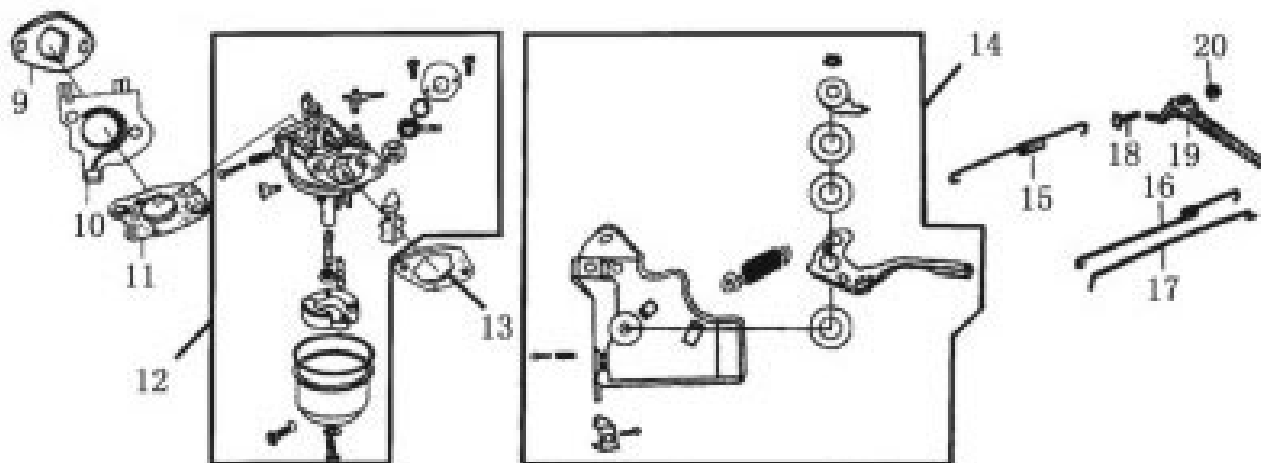

KARBURÁTOR

	CODE	DESCRIPTION	QTY.
9	3A4006010	Inlet gasket	1
10	3A4106011	Connecting block	1
11	3A4106012	Carburetor gasket	1
12	3A4106200A	Carburetor assy	1
13	3A3006014	Gasket,air cleaner	1
14	3A4006300	Regulating control assy	1
15	3A4006016	Back spring	1
16	3A4006017	Regulating spring	1
17	3A4006018	Pulling rod	1
18	3A2006019	Lock bolt	1
19	3A4006020	Regulating arm	1
20	3S12061	Nut M6	1