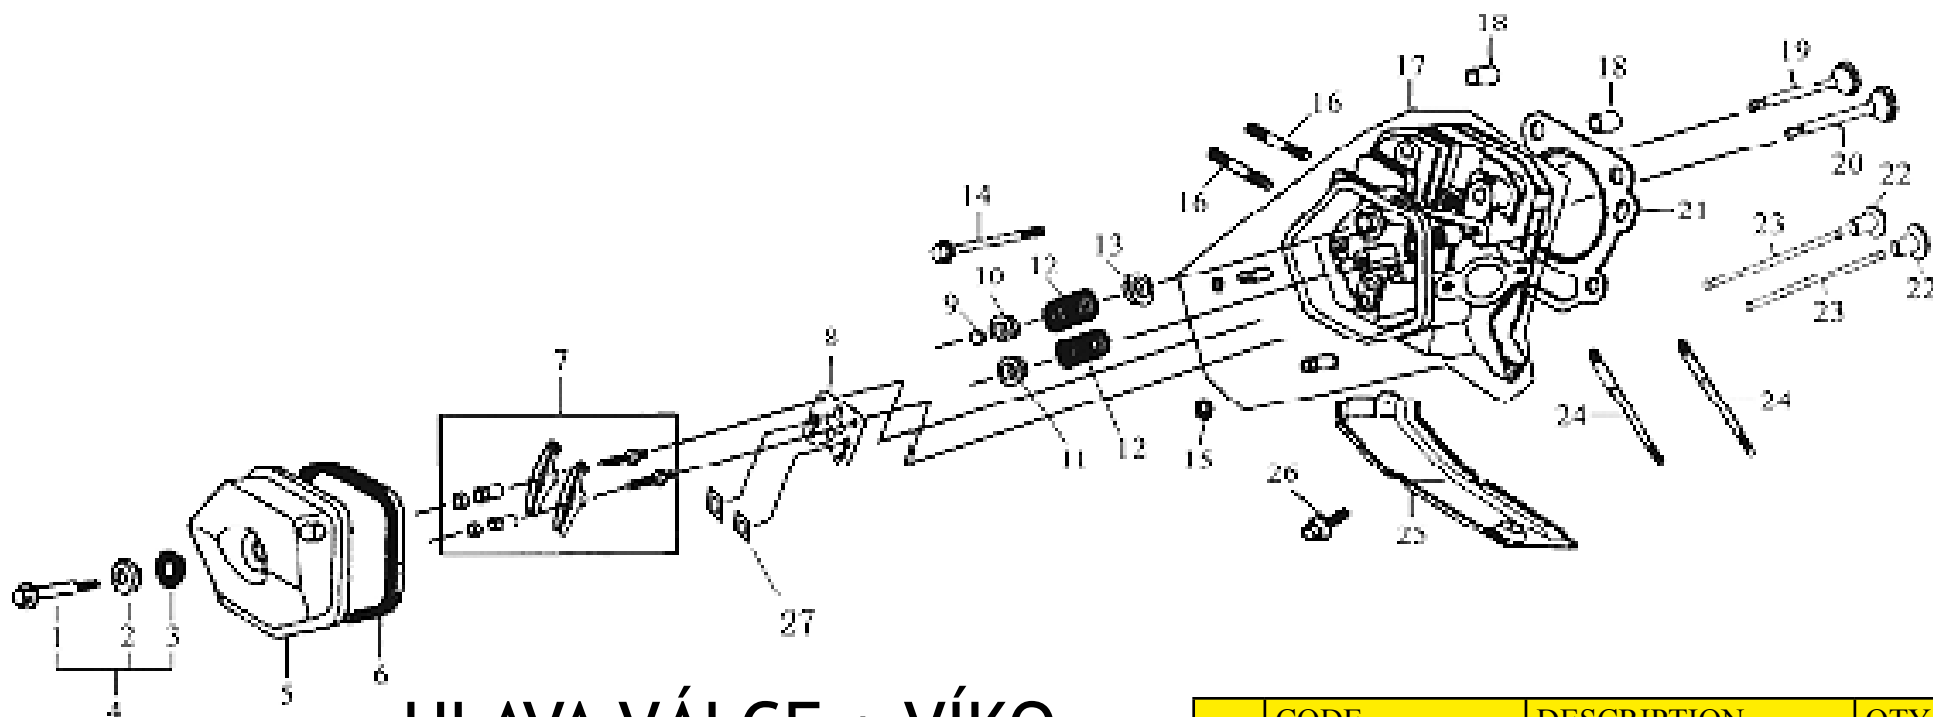

HLAVA VÁLCE + VÍKO

	CODE	DESCRIPTION	QTY.
1	3A3002001	Bolt	1
2	3A3002002	Washer	1
3	3A3002003	Rubber seal	1
4	3A3002001	Bolt assy	1
5	3A3002100	Cylinder head cover	1
6	3A3002006	Gasket	1
7	3A3002200	Valve rocket assy	1
8	3A3002008	Push guide	1
9	3A3002009	Cap	1
10	3A3002010	Exhaust spring seat	1
11	3A3002011	Intake spring seat	1
12	3A3002012	Valve spring	2

	CODE	DESCRIPTION	QTY.
13	3A3002013	Spring retainer	1
14	3S22100801	Bolt M10×80	4
15	3A3002015	Seal	1
16	3S25080552	Stud M8×55	2
17	3A4102017	Cylinder head assy	1
18	3S5112020	Pin 12×20	2
19	3A4002019	Exhaust valve	1
20	3A4002020	Intake valve	1
21	3A4102018	Cylinder head gasket	1
22	3A3002022	Tappet	2
23	3A4002023	Pusher	2
24	3S25681061	Stud AM6-8×106	2
25	3A4002024	Lead wind cover	1
26	3S22060121	Bolt M6×12	1
27	3A2002027	Nylon, lining	2