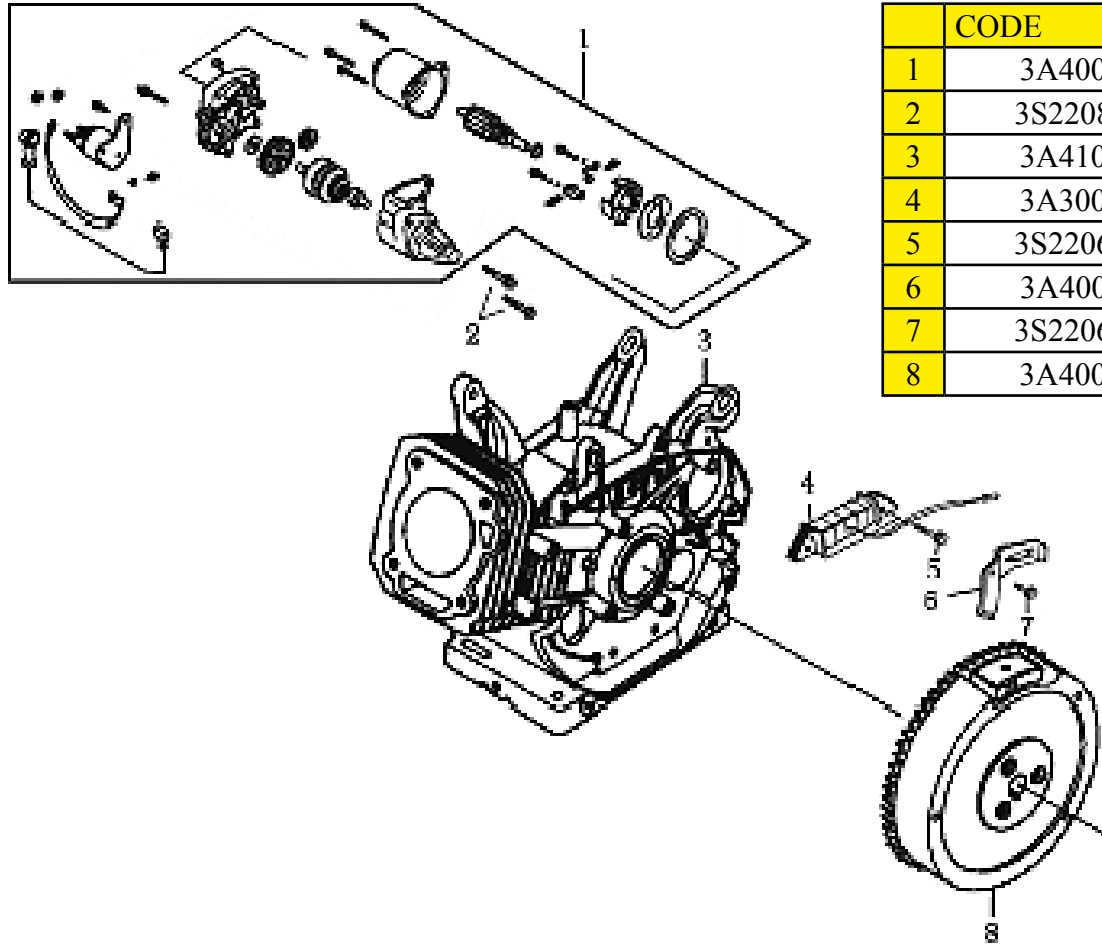

ELEKTRICKÝ STARTÉR

	CODE	DESCRIPTION	QTY.
1	3A4007100	Starting motor assy	1
2	3S22080351	Bolt M8×35	2
3	3A4107008	Crankcase	1
4	3A3007400	Relay	1
5	3S22060352	Bolt M6×35	2
6	3A4007011	Clamper, cord	1
7	3S22060121	Bolt M6×12	2
8	3A4007300	Flywheel	1