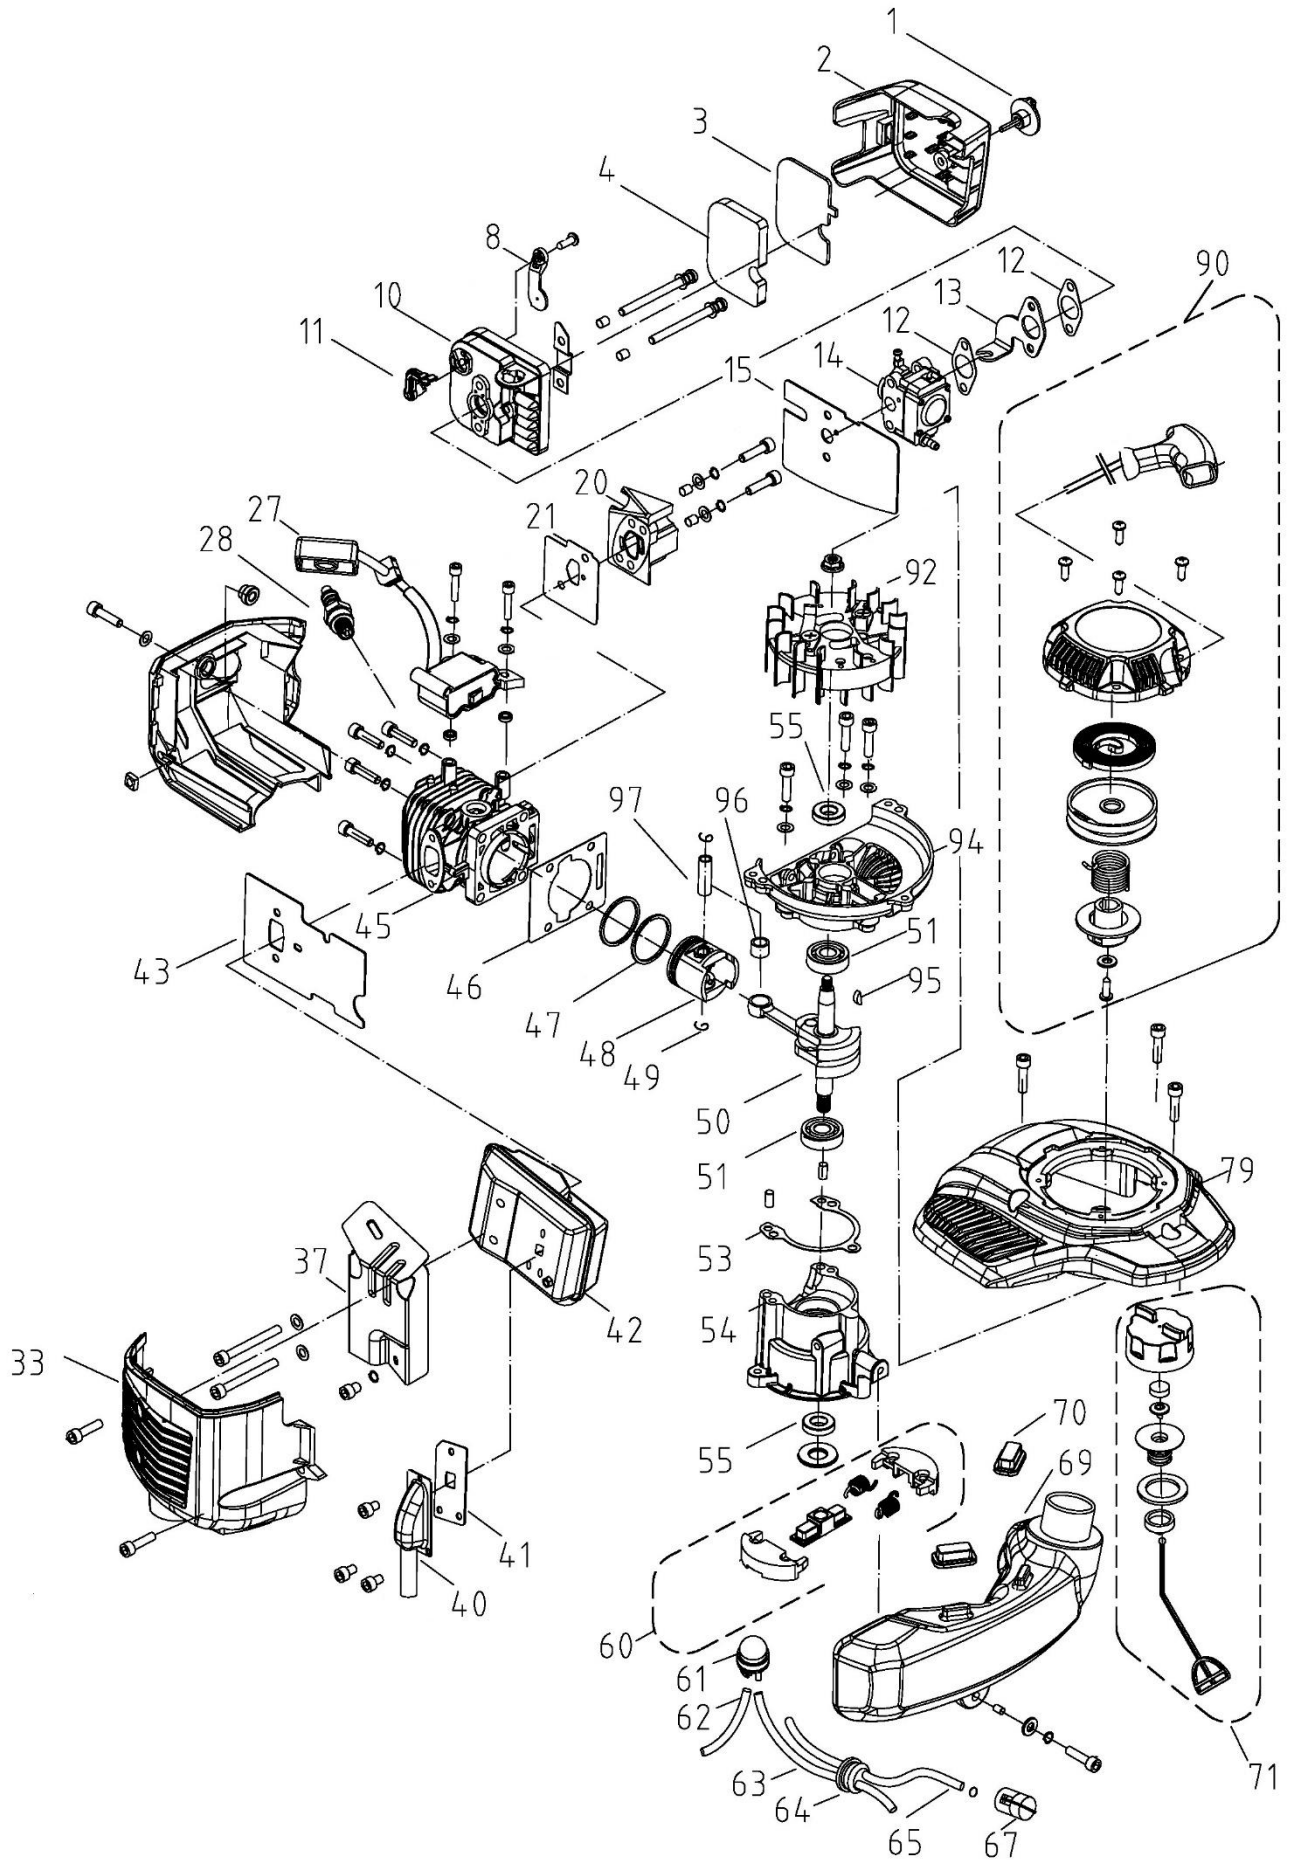

Position	Part number	Name
4	927500004	Front handle
5	927500005	Exhaust pipe cover
6	927500006	Lower gearcase
10	927500010	Base
12	927500012	Left part of handle
13	927500013	O-ring 43,8x3,1
14	927500014	Rotation lever spring
15	927500015	Handle rotation control lever
16	927500016	Throttle trigger
17	927500017	Safety lever
18	927500018	Right part of handle
19	927500019	Handle grip
20	927500020	Engine stop switch
24	927500024	Safety lever spring
25	927500025	Throttle trigger spring
26	927500026	Position block
30	927500030	Throttle cable
32	927500032	Washer
33	927500033	Spring
35	927500035	Spring
36	927500036	Connecting rod
37	924002017	Bearing 61805-Z
38	927500038	Eccentric gear
39	927500039	Gearcase gasket
40	608-ZZ	Bearing 608-RS
41	927500041	Output shaft
42		Bearing 6001-RS
46	927500046	Upper gearcase
47	927500047	Grease fitting
48	927500048	Clutch drum
50	927500050	Exhaust pipe
52	927500052	Washer
55	924002020	Pin 6x35
56	927500056	Blade
57	927500057	Bushing
58	927500058	Lower guide bar
60	927500060	Upper guide bar
61	927500061	Upper plate
64	927500064	Bushing
65	927500065	Screw M5x40
66	927500066	Upper unsharpened blade
68	927500068	Front guard
71	927500071	Blade cover