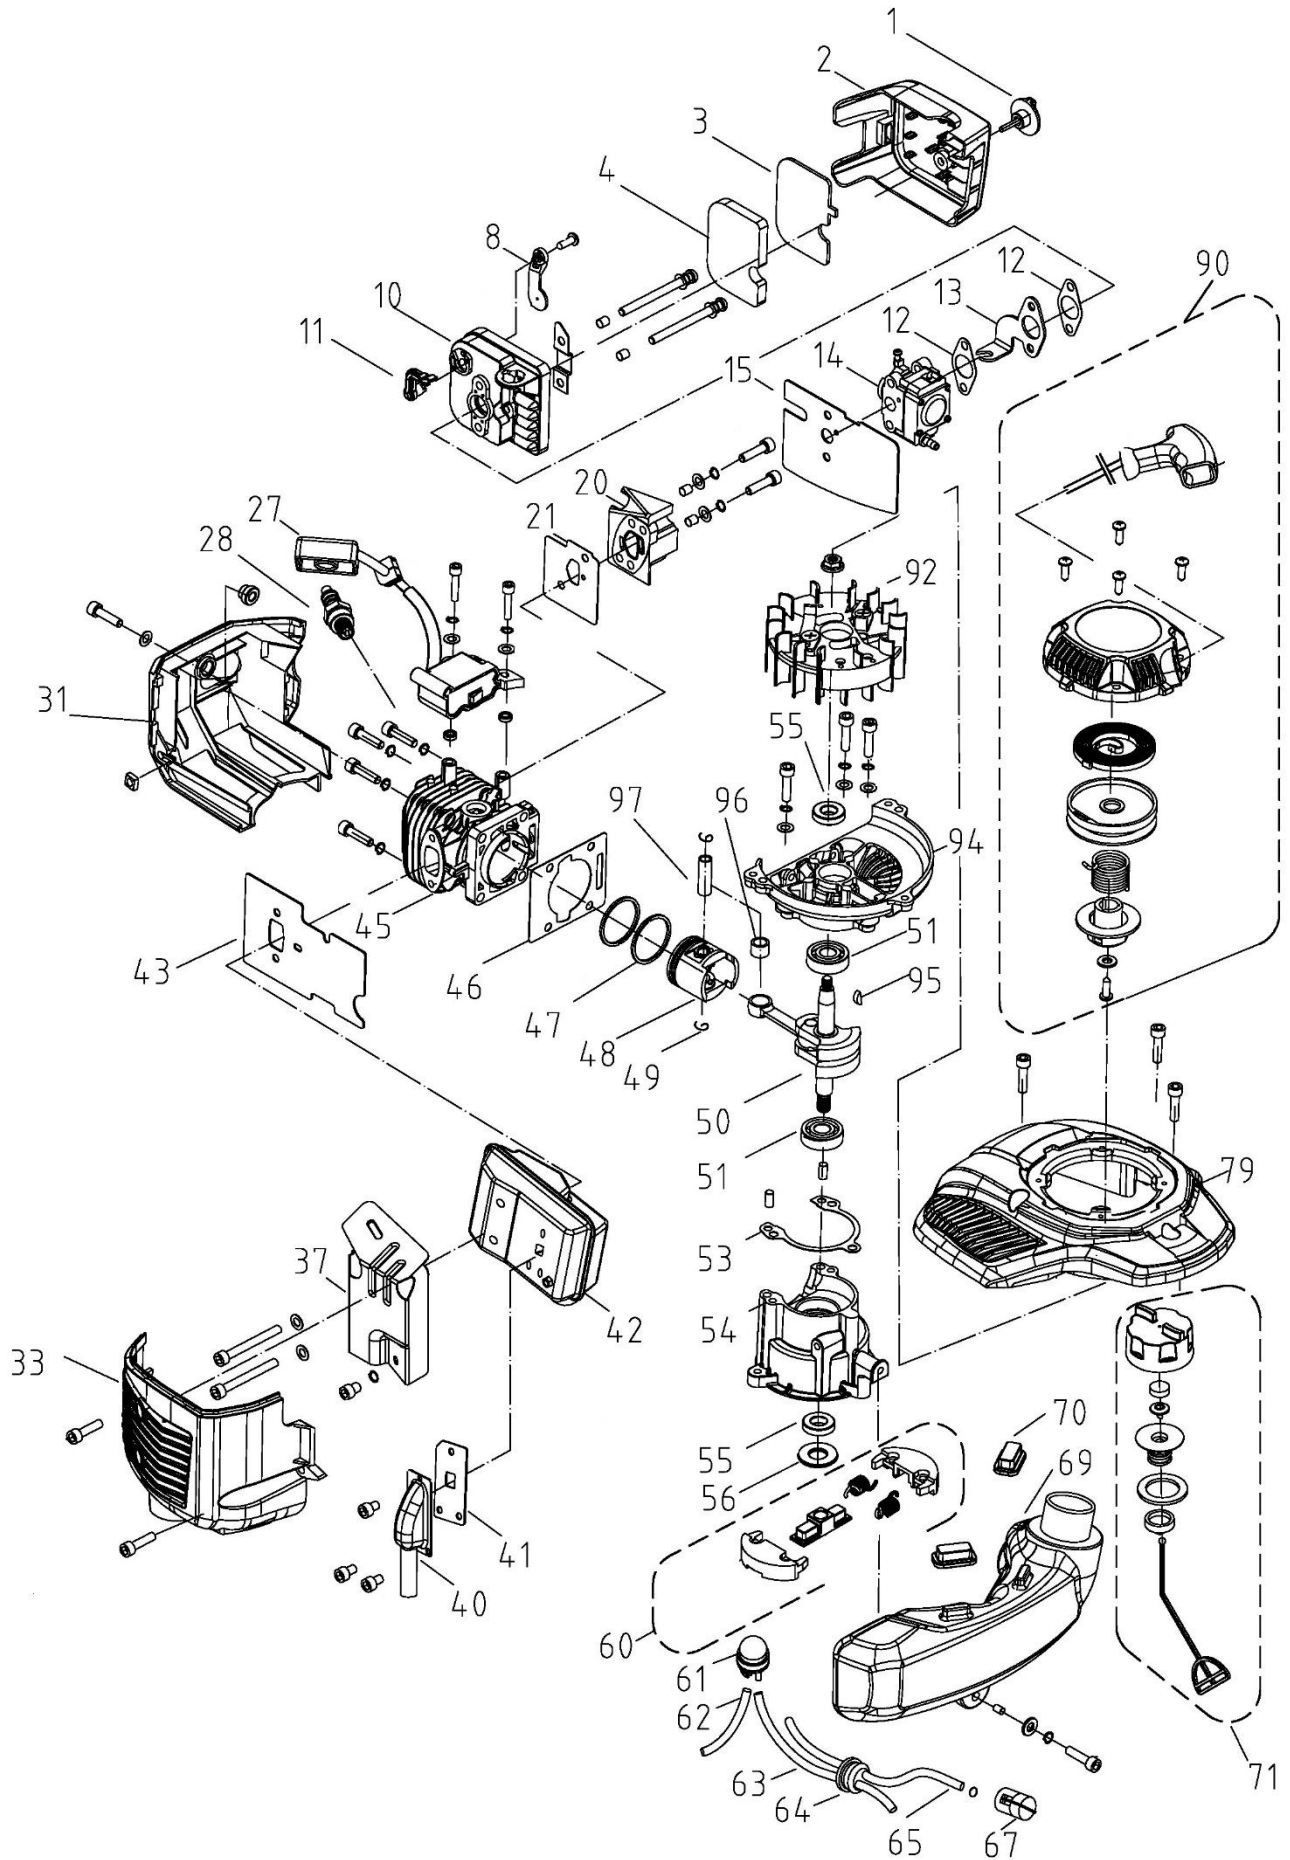

Position	Part number	Name
2	937500002	Safety lever
3	937500003	Safety lever spring
6	937500006	Right handle cover
7	937500007	Left handle cover
9	937500009	Throttle trigger
10	937500010	Throttle trigger spring
11	937500011	Engine switch
13	937500013	Throttle cable
18	937500018	Shield
19	937500019	Base
20	937500020	Spring
23	937500023	Spring
24	937500024	Spring seat
28	937500028	Gearbox lower part
29	937500029	Auxilliary handle
30	937500030	Plate
31	937500031	Blade connecting rod
32	924002017	Bearing 61805-Z
33	937500033	Eccentric gear
34	608-ZZ	Bearing 608Z
35	937500035	Output shaft
36	937500036	Gearbox gasket
37		Bearing 6001-2RS
41	937500041	Gearbox upper part
42	937500042	Grease fitting
43	937500043	Clutch drum
44	937500044	Cover
47	937500047	Breathing pipe
51	937500051	Stud bolt
54	937500054	Bushing 6x8x3
55	937500055	Collecting bar
56	937500056	Upper plate
57	937500057	Upper guide bar
58	937500058	Upper blade
59	937500059	Lower blade
60	937500060	Spacer
61	937500061	Lower guide bar
64	937500064	Blade cover